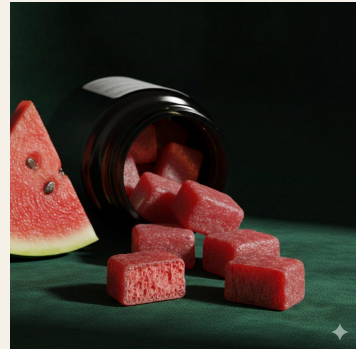

30mg D9 LG Square — Natural Watermelon

LSQ-NAT/WM-HD9-30-WX

$0.38 / pc Wholesale

1,000 pc minimum · Natural wax

15ct Bottle — $16.00 WS

HEMP-DERIVED DELTA-9 · COMPLIANT UNDER 0.3% THC BY DRY WEIGHT