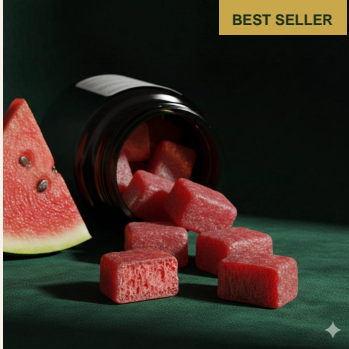

PREMIUM HEMP WELLNESS · THIRD-PARTY TESTED · FARM BILL COMPLIANT

D9 / HEMP-DERIVED THC · GUMMIES

10mg D9 Standard Square — Watermelon

ST/SQ-WM-HD9-10-WX

\$0.28 / pc Wholesale

1,000 pc minimum

20ct Bottle — \$12.00 WS